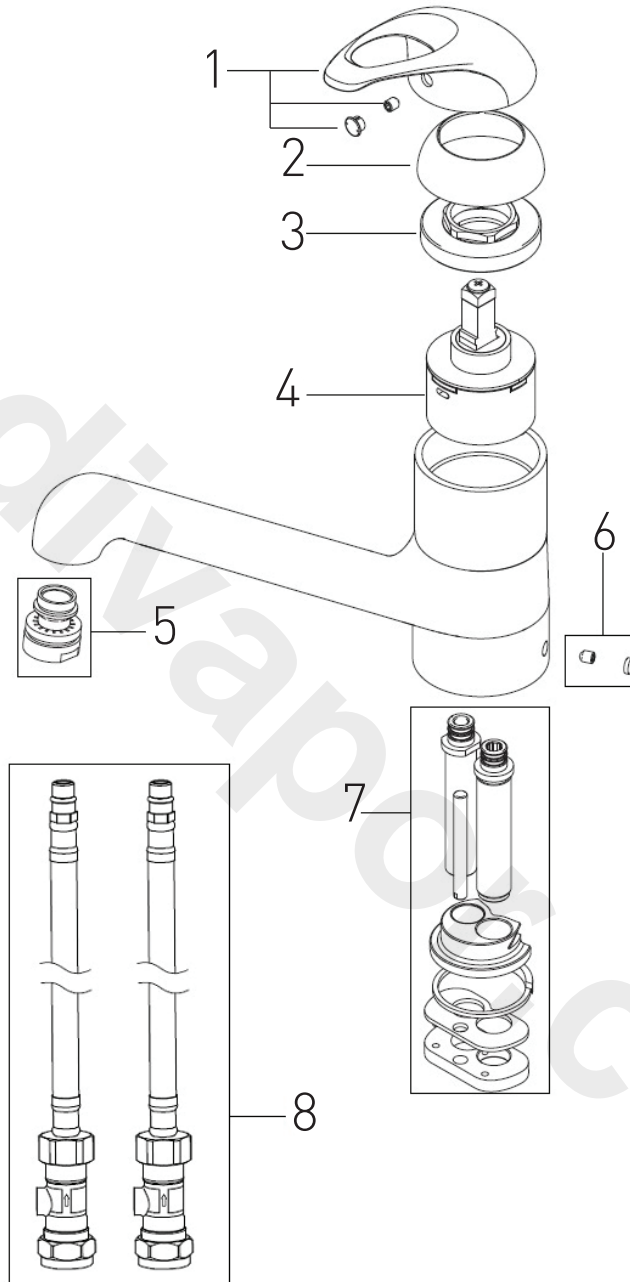

Product Code: J SNK EF C

Revision: D2

1	Handle Assembly
2	Shroud
3	Cartridge Retaining Nut
4	Cartridge
5	Anti-splash Assembly
6	Grub Screw
7	EasyFit Base
8	Flexible Hose with Isolation Valve